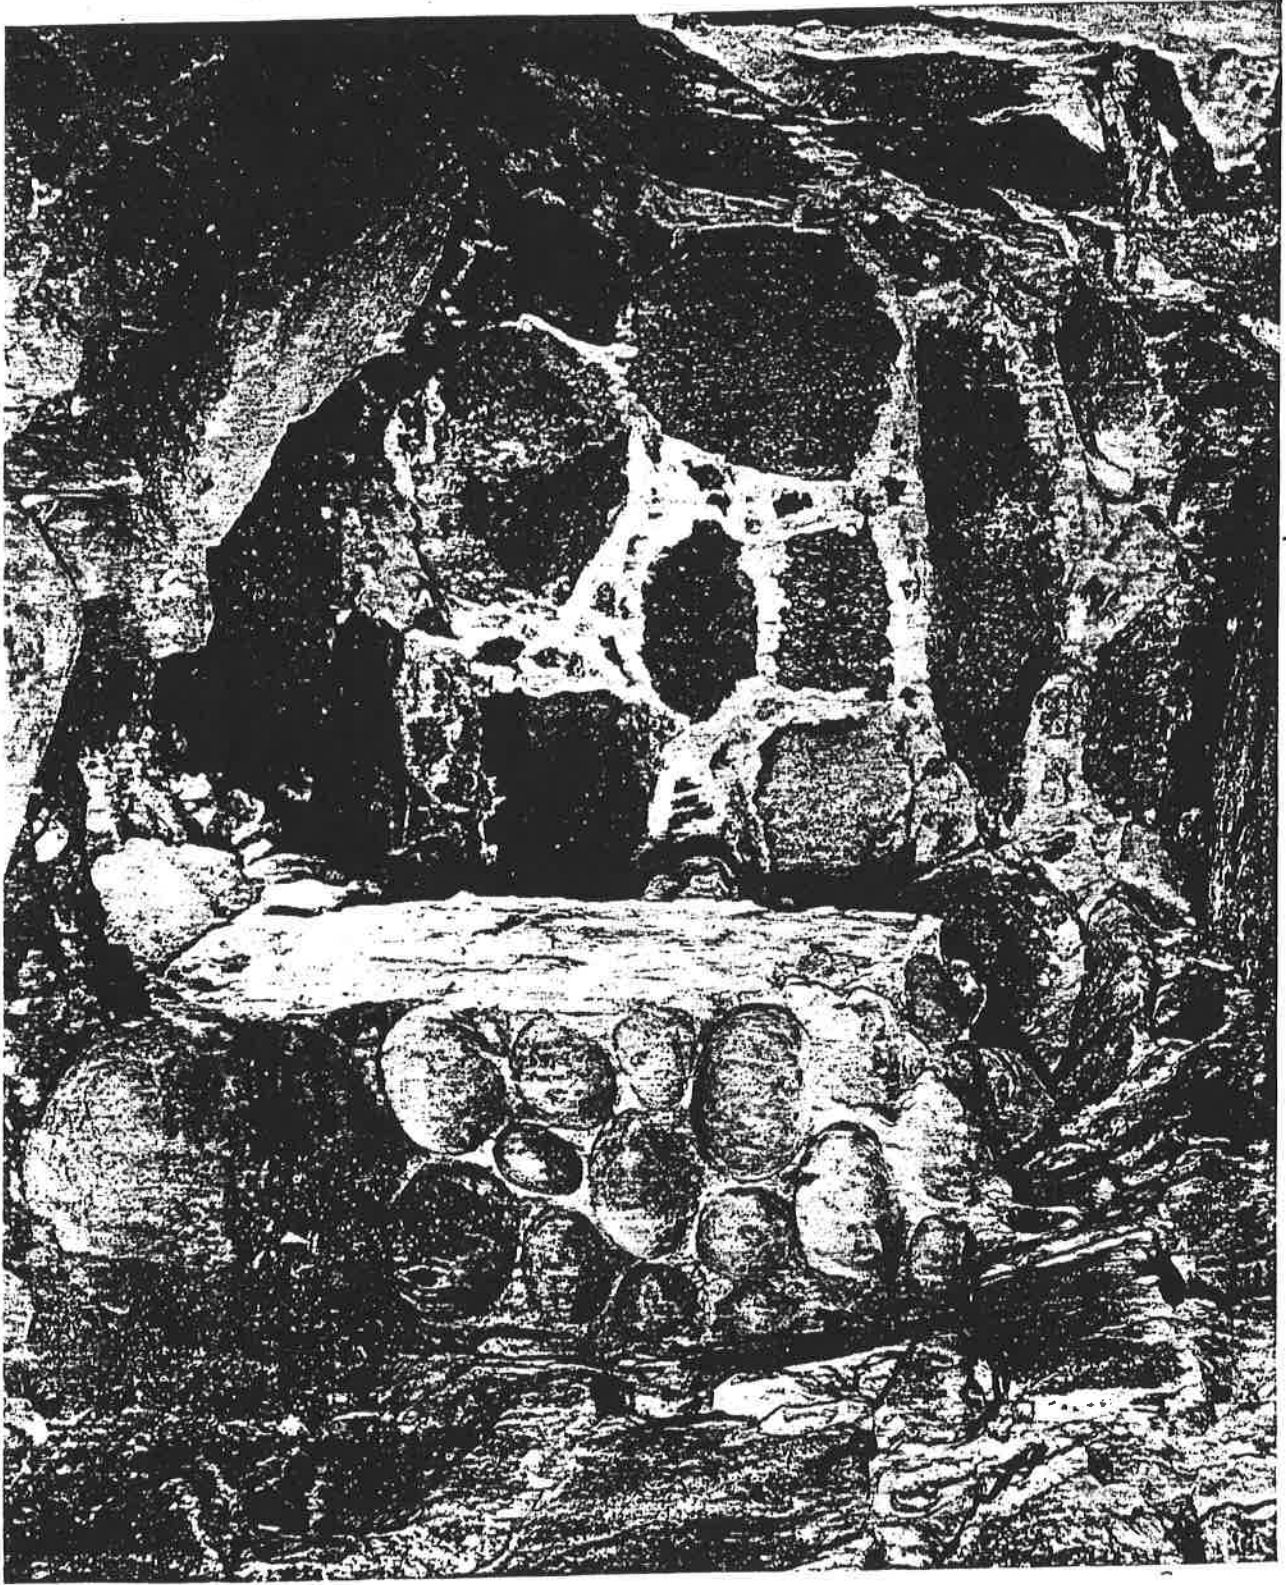

Vault in Turtle Effigy Mound, West Andover, Mass. Arch Built about 1912.

Vault in Turtle Mound, West Andover, Mass.

Hallway Back of Head of Effigy Mound, West Andover.