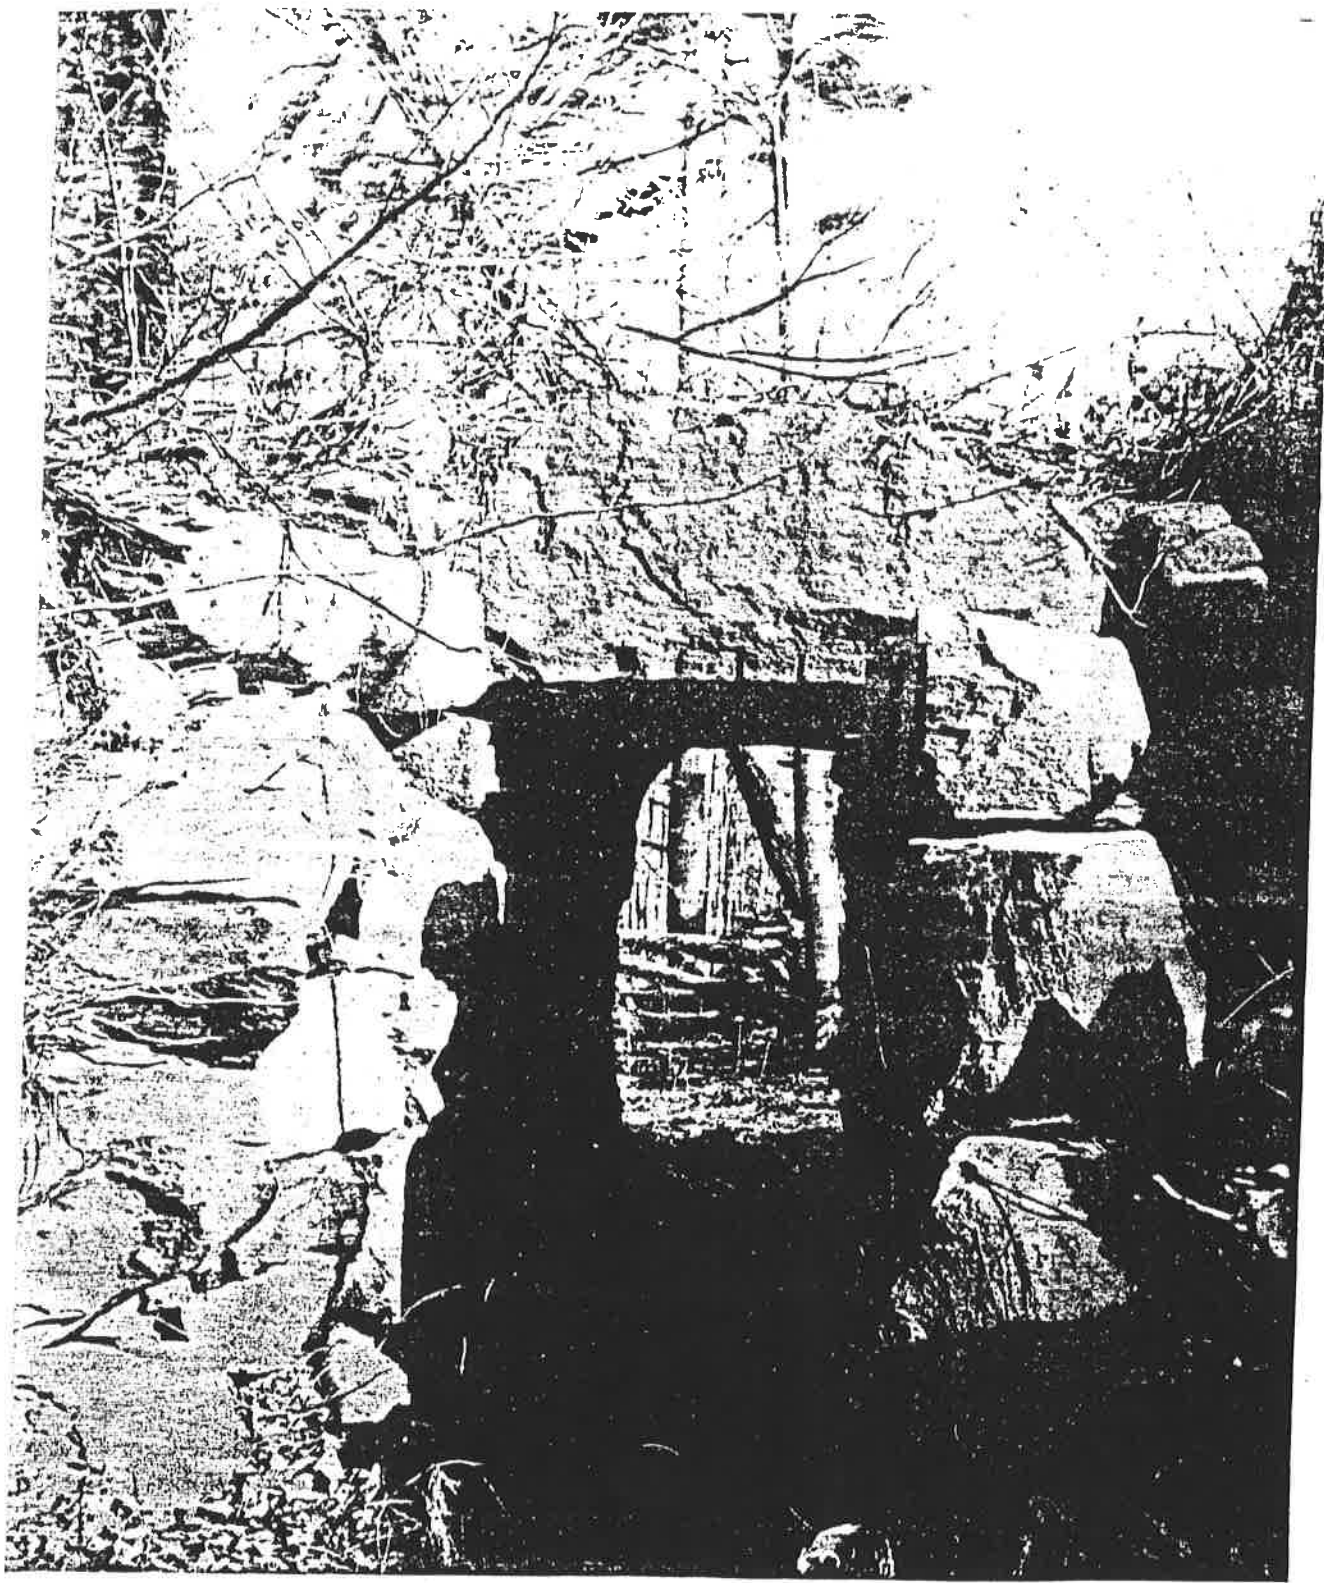

Vault in Turtle Effigy Mound, West Andover, Mass. Arch Built about 1912.

Vault in Turtle Mound, West Andover, Mass.

Hallway Back of Head of Effigy Mound, West Andover.